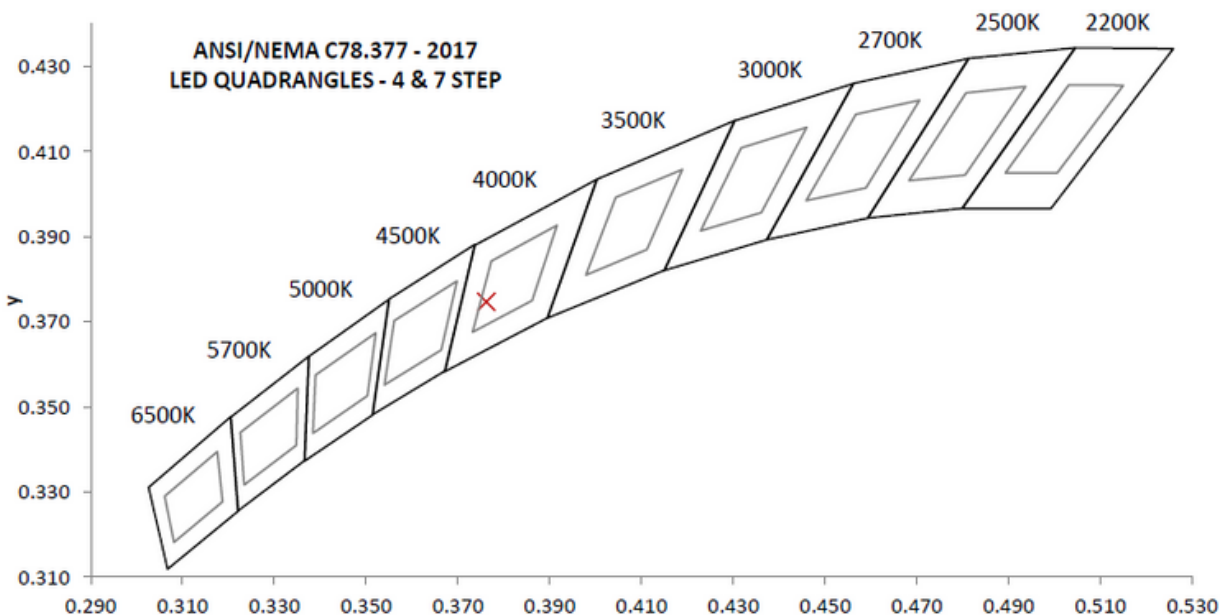

LED PERFORMANCE TESTING

Model Number - INT-PHL-6'-10-P-4000K-120277-3-White-80

LED Model - Delviro 3101054 D64L12V23i

Driver Model - Xitanium 54W X1054C150V054BST1

Light Source - LED

MEASURED AT 120.02 (VAC)

| LIGHT OUTPUT (lm) | LUMEN EFFICIENCY | CCT (K) | CRI-Ra | CRI-R9 |
|-------------------|------------------|---------|--------|--------|
| 8472.2 | 148.6 | 4103 | 82.5 | 6.3 |

SPECIAL DISTRIBUTION OVER WAVELENGTHS