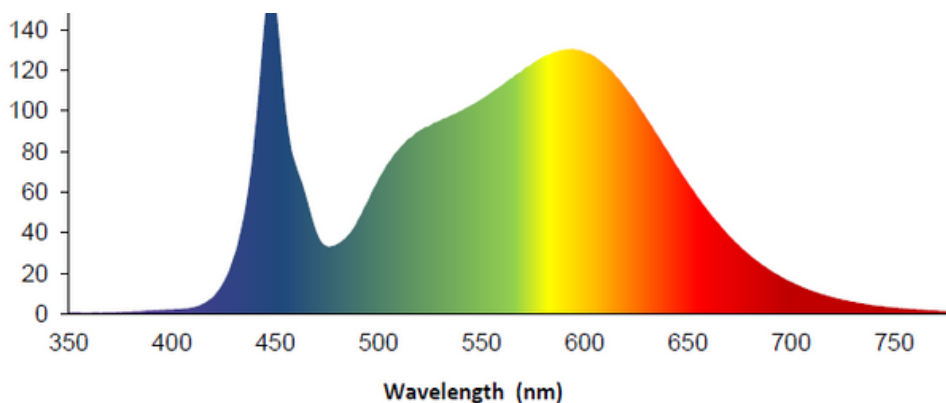

LED PERFORMANCE TESTING

Model Number - INT-PHL-6'-10-P-4000K-120277-3-White-80

LED Model - Delviro 3101054 D64L12V23i

Driver Model - Xitanium 54W X1054C150V054BST1

Light Source - LED

MEASURED AT 120.02 (VAC)

| LIGHT OUTPUT (lm) | LUMEN EFFICIENCY | CCT (K) | CRI-Ra | CRI-R9 |
|-------------------|------------------|---------|--------|--------|
| 8472.2 | 148.6 | 4103 | 82.5 | 6.3 |

SPECIAL DISTRIBUTION OVER WAVELENGTHS